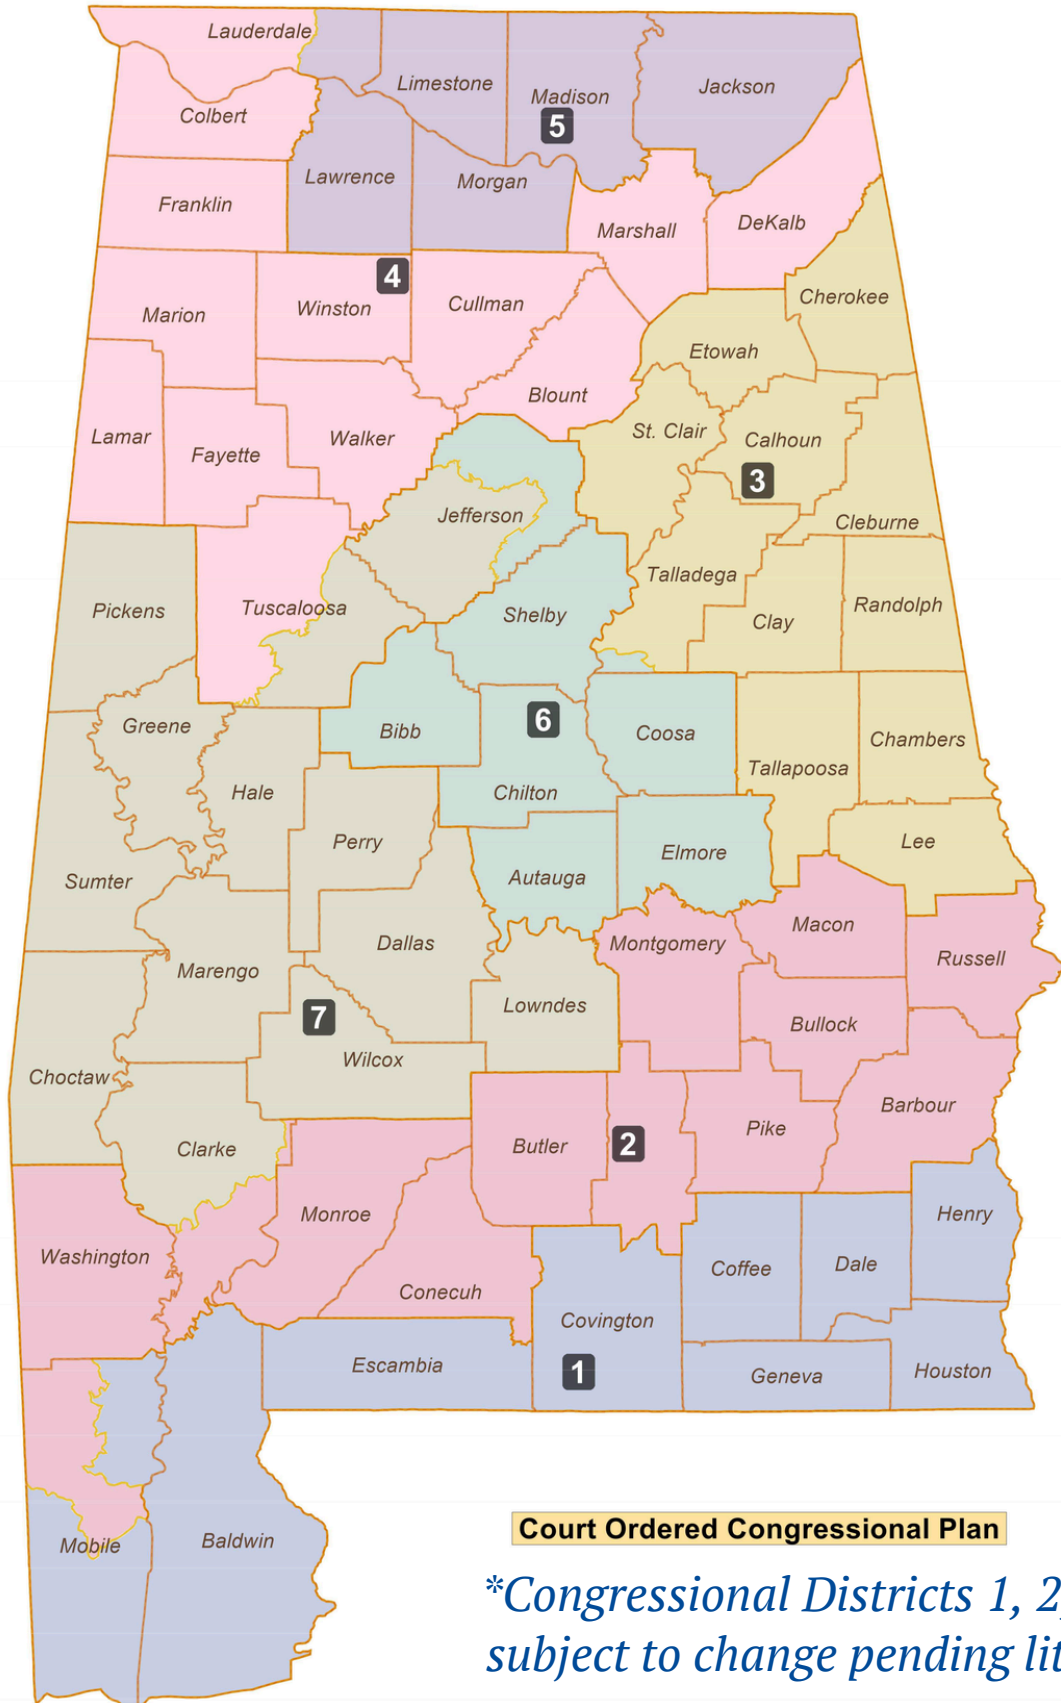

ALAGC PAC

CONGRESSIONAL DISTRICTS

Court Ordered Congressional Plan

**Congressional Districts 1, 2, 6, & 7
subject to change pending litigation*