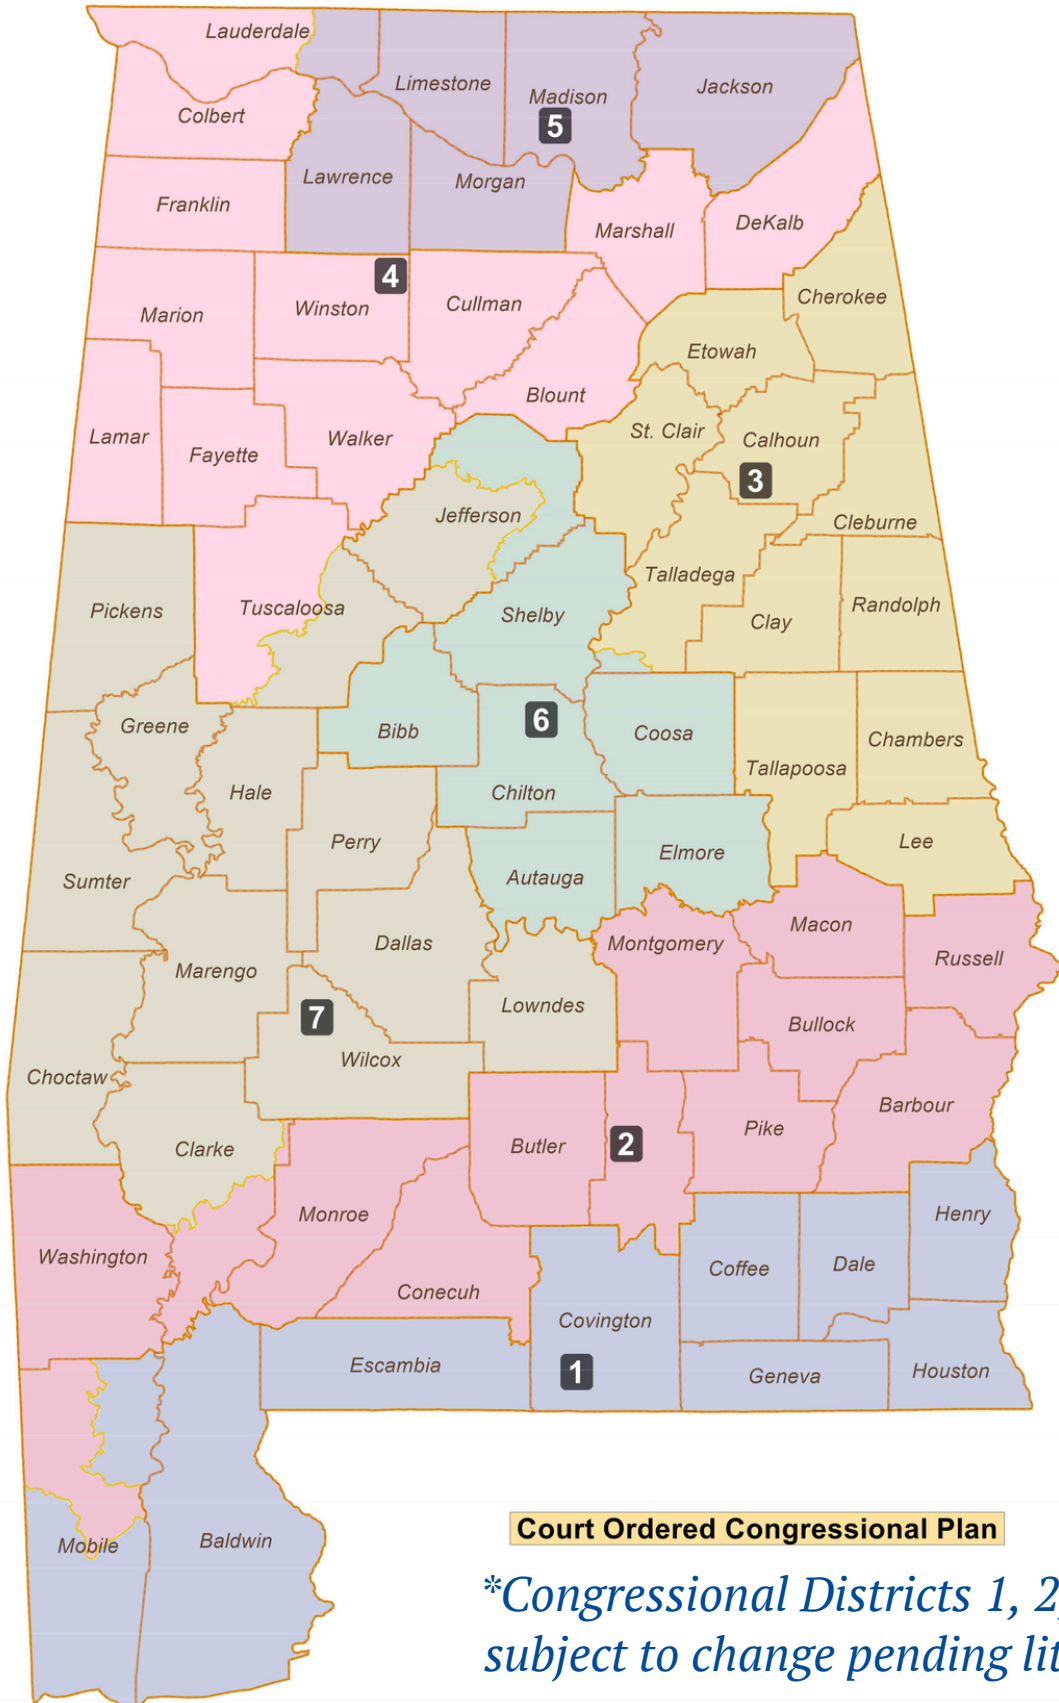

ALAGC PAC

CONGRESSIONAL DISTRICTS

Court Ordered Congressional Plan

**Congressional Districts 1, 2, 6, & 7
subject to change pending litigation*